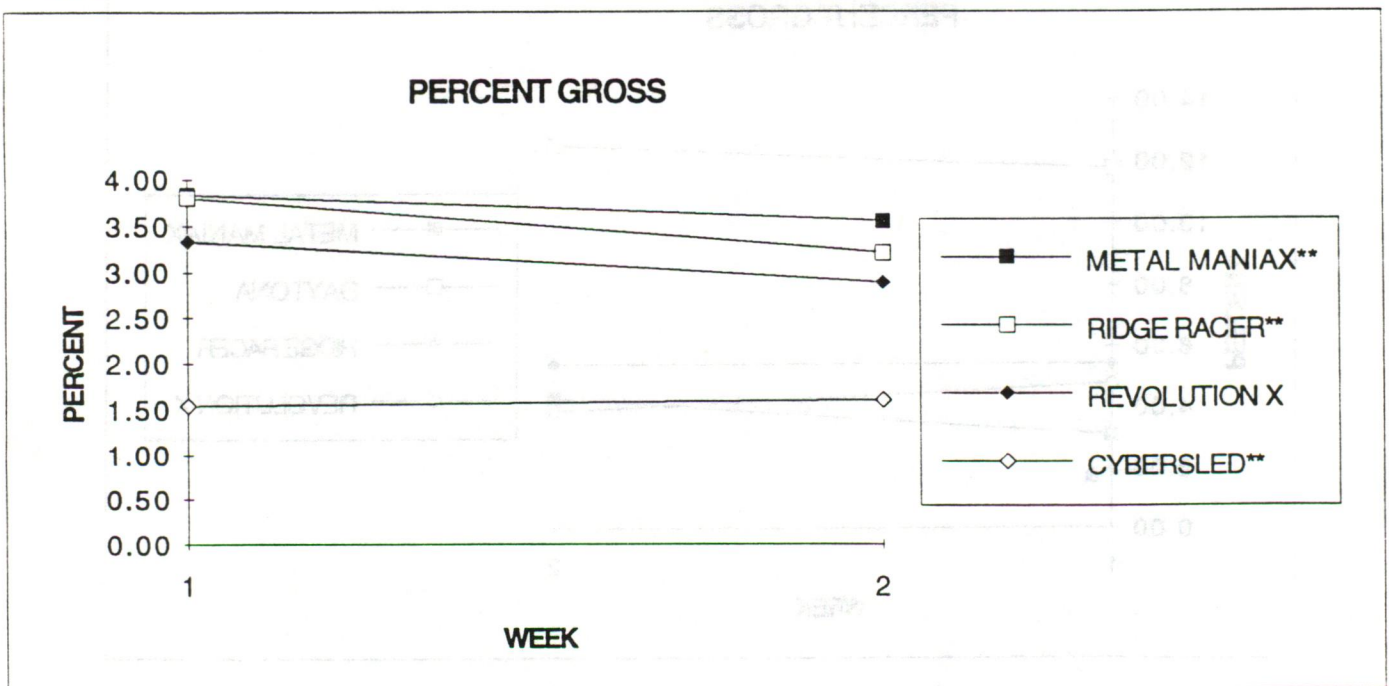

Location: Playland Arcade, Pleasant Hill

Note: All games below are set on 2 coins to start, 1 to continue, except where noted.

Location Profile: Large arcade which has just undergone major remodeling. It has been closed for 3 months and just re-opened on July 1.

Comments: Metal Maniax is the #1 game after 2 weeks. It is close to 35% in play with 60% continuation. This game was faced in a poor direction making it very difficult to get in on one side. It was relocated on 7-18 next to a newly installed Daytona.

WEEK	7-Jul	14-Jul						
METAL MANIAX**	350	415						
RIDGE RACER**	347	375						
REVOLUTION X	304	337						
SUPER S.F. TURBO	347	310						
VIRTUA FIGHTER	318	276						
RUN N GUN	234	270						
ALIEN VS. PREDATOR	253	264						
MORTAL KOMBAT II	173	228						
OUTRUNNERS**	177	220						
CYBERSLED**	140	187						
VIRTUA RACING**	169	178						
NBA JAM II	121	156						
TOTAL	9132	11690						

*2 coins to start, 1 to continue

**2 coins