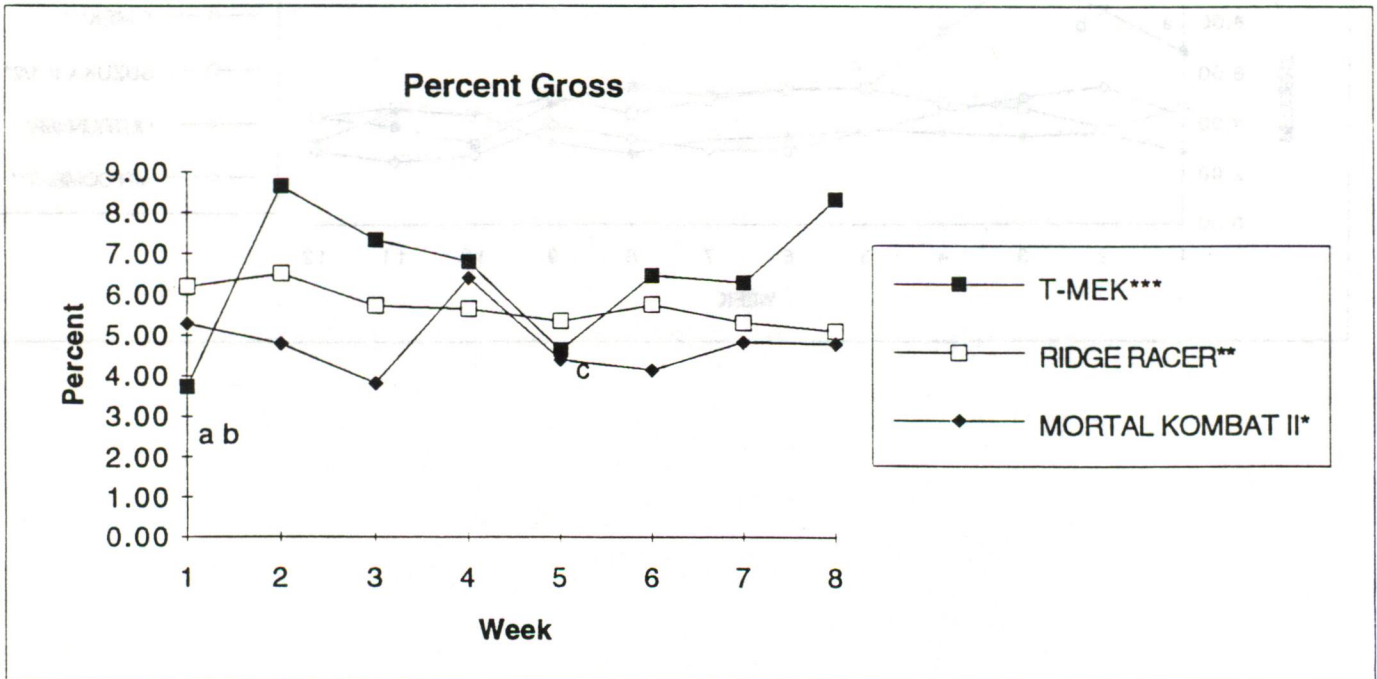

GAME: T-MEK

Location: JUST FOR FUN, CHICAGO AREA

Location Profile: Large mall arcade with over 85 games.

Rank This Week: 1 Rank Last Week: 1

Comments: Number 1 after 8 weeks! This week it beat a test unit of Revolution X.

WEEK	30-May	6-Jun	13-Jun	20-Jun	27-Jun	4-Jul	11-Jul	18-Jul
T-MEK***	273 ab	680	707	602 d	431 c	540	555	743
RIDGE RACER**	454	512	552	499	498	480	469	455
MORTAL KOMBAT II*	387	377	368	568	408	346	426	428
VIRTUA FIGHTERS*	429	349	476	402	429	351		424
MORTAL KOMBAT II*	386	283	332	436	335	271	255	315
VIRTUA RACING	186	189	246	187			218	233
RAD MOBILE	155			183		252	208	209
NBA JAM II	292	317	356	313	303	214	303	
UNDER FIRE	212	198			229			
TOTAL	7341	7878	9655	8864	9310	8359	8829	8947

*2 coins to start, 2 to continue

a-3.5 days

d-outearned Rev. X by $20

**3 coins to start, 3 to continue

b-1 screen only

***3 coins to start, 2 to continue

c-5 days, CES loan