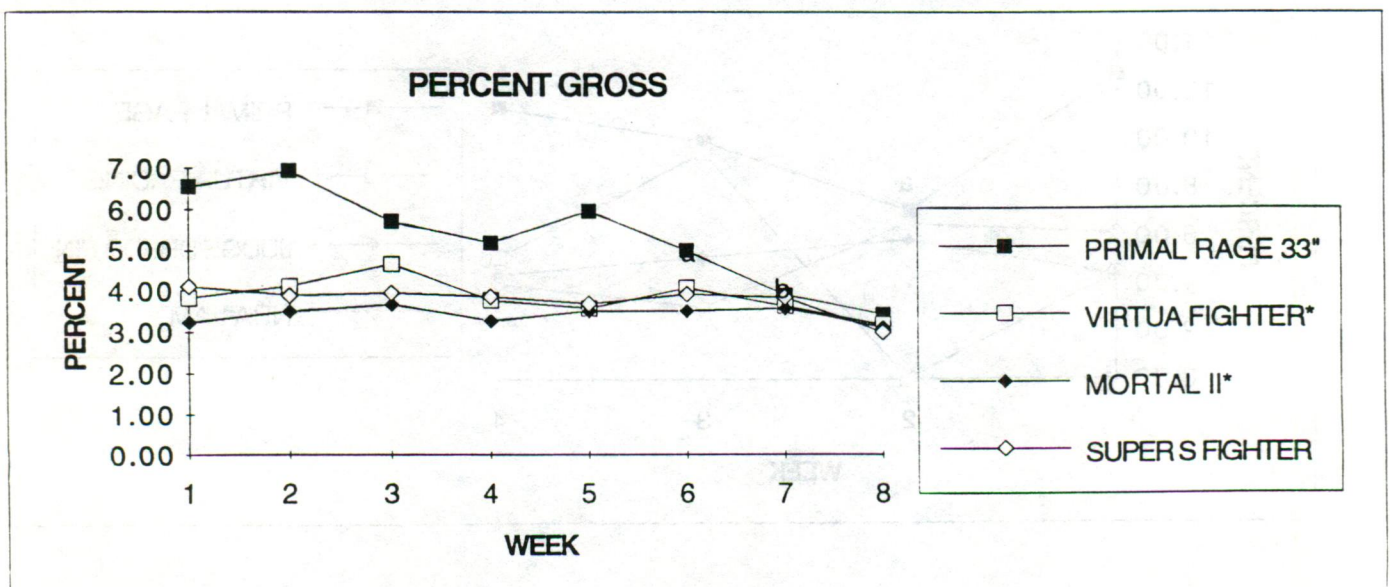

a-2.5 week days

b-coinage setting incorrect 1 day, multiple credits were given per coin.

GAME: PRIMAL RAGE SHOWCASE 33

Location: Milpitas Golfland

Location Profile: Large arcade and mini golf center.

Rank This Week: 1

*2 coins to start, 1 to continue

a-down 1/2 day

**2 coins

b-joystick down 2 days

***3 coins to start, 2 to continue

GAME: PRIMAL RAGE - 25" FAMILY CABINET

Location: Saratoga Lanes

Location Profile: Bowling center game room with 4 pool tables, 6 pins and approx. 14 videos.