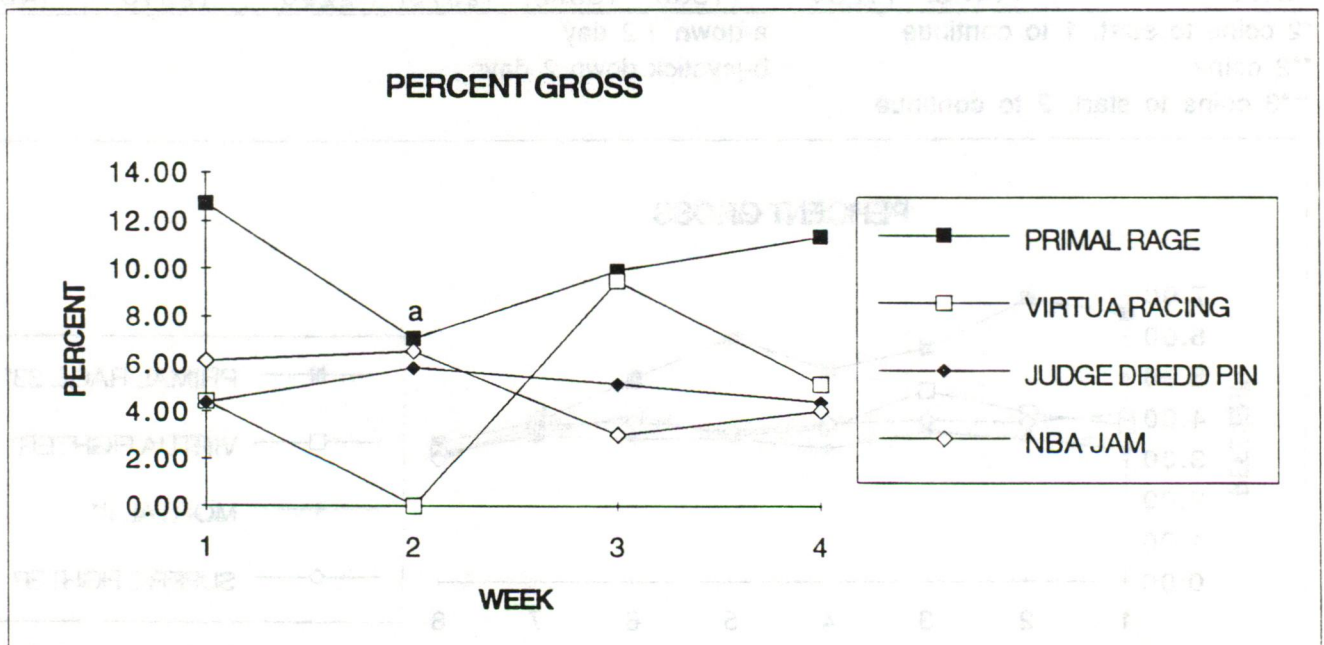

GAME: PRIMAL RAGE - 25" FAMILY CABINET

Location: Saratoga Lanes

Location Profile: Bowling center game room with 4 pool tables, 6 pins and approx. 14 videos.

Rank this week: 1 Rank last week: 2

Comments: After 4 weeks, this 25" unit is #1 by 116% over the #2 video, MK II. Average game times for 1 player are at 3:00.

WEEK	23-Jun	30-Jun	7-Jul	14-Jul
PRIMAL RAGE	297	146 a	218	259
POOL TABLE	187	158	163	195
T. ZONE PIN	159	126	133	124
MORTAL KOMBAT II	178	145	118	120
VIRTUA RACING	103	0	208	117
LETHAL ENFORCER	64	12	54	106
JUDGE DREDD PIN	102	121	113	100
NBA JAM	143	135	66	92
NEO GEO	48	48	20	19
TOTAL	2336	2074	2200	2290

a-down 2 days (Sunday and Monday)