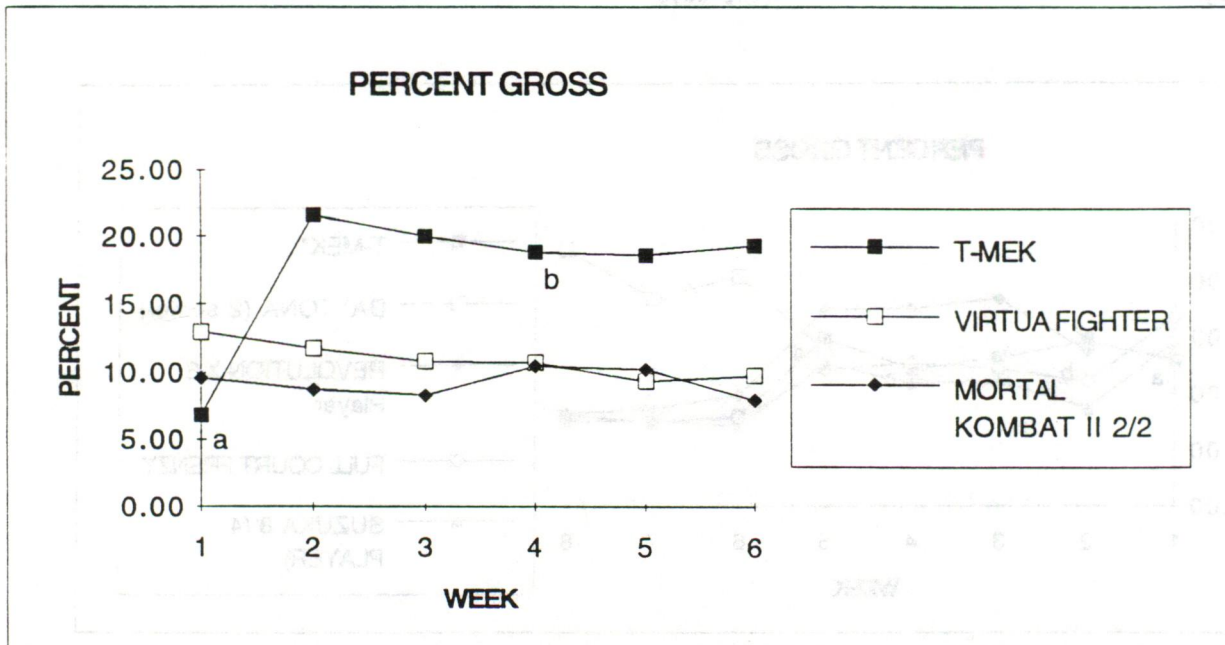

*3 coins to start, 3 to continue

c-1 side down for 2 days with joystick failure

**\$1 per play

d-2.5 days

a-3.5 days

b-5 days

Location: Vista Ridge Mall

Location Profile: Mall theater arcade with over 25 pieces.

a-2.5 week days

b-coinage setting incorrect 1 day, multiple credits were given per coin.

GAME: PRIMAL RAGE SHOWCASE 33

Location: Milpitas Golfland

Location Profile: Large arcade and mini golf center.

Rank This Week: 1