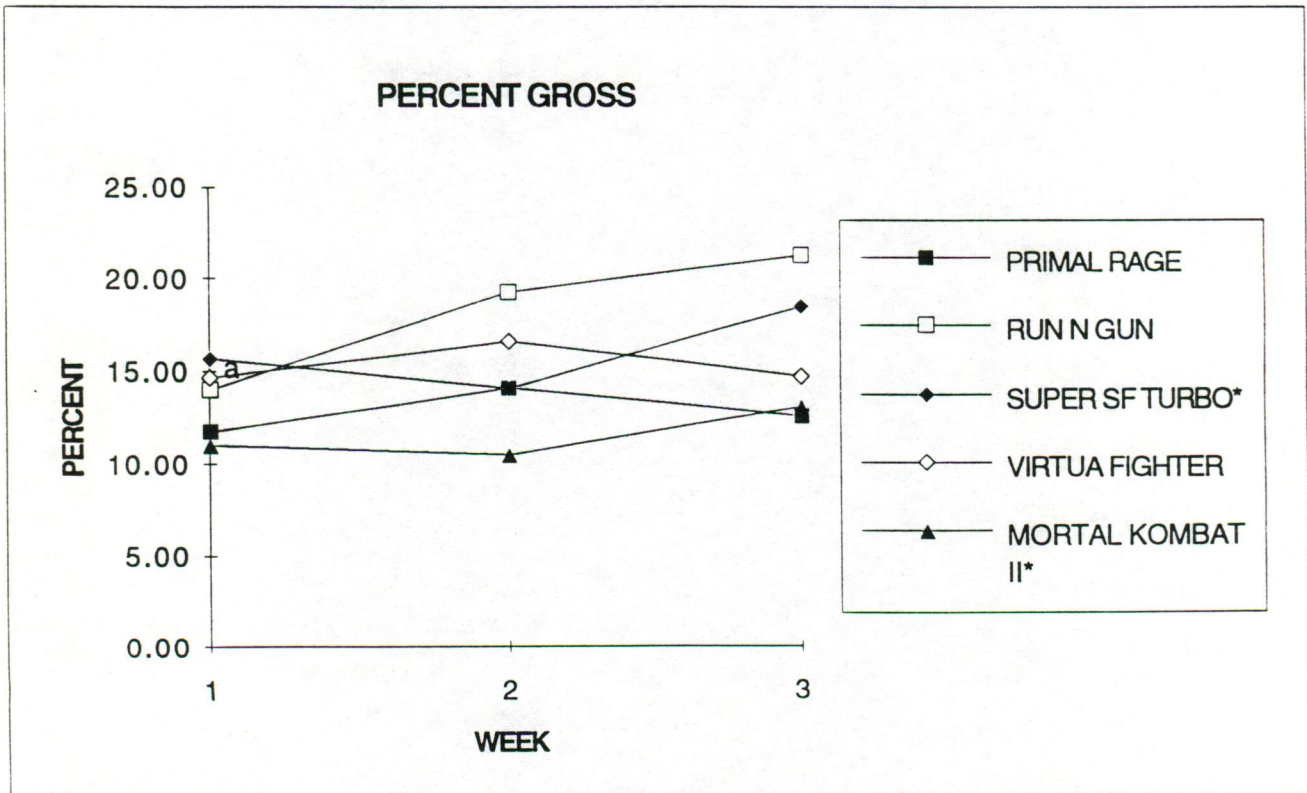

GAME: PRIMAL RAGE - 25" FAMILY

Location: U.C. Berkeley

Location Profile: Large college game room with over 120 games.

Rank this week: 5

Rank last week: 2

Comments: In week 3, this 25" unit is #5. Average game times are under 3:00 for 1 player. This unit will be pulled and reinstalled in a new location by 7-22.

WEEK	2-Jul	9-Jul	16-Jul				
PRIMAL RAGE	451 a	480	388				
RUN N GUN	538	655	655				
SUPER SF TURBO*	602	478	569				
VIRTUA FIGHTER	564	564	454				
MORTAL KOMBAT II*	423	357	404				
NBA JAM II	316	289	342				
DUNGEONS & DRAGONS*	391	313	276				
MORTAL KOMBAT II*	295	264					
MORTAL KOMBAT II*	265						
TOTAL	3845	3400	3088				

All games are 2 coins to start, 2 to continue, except where noted.

*2 coins to start, 1 to continue

a-5 days