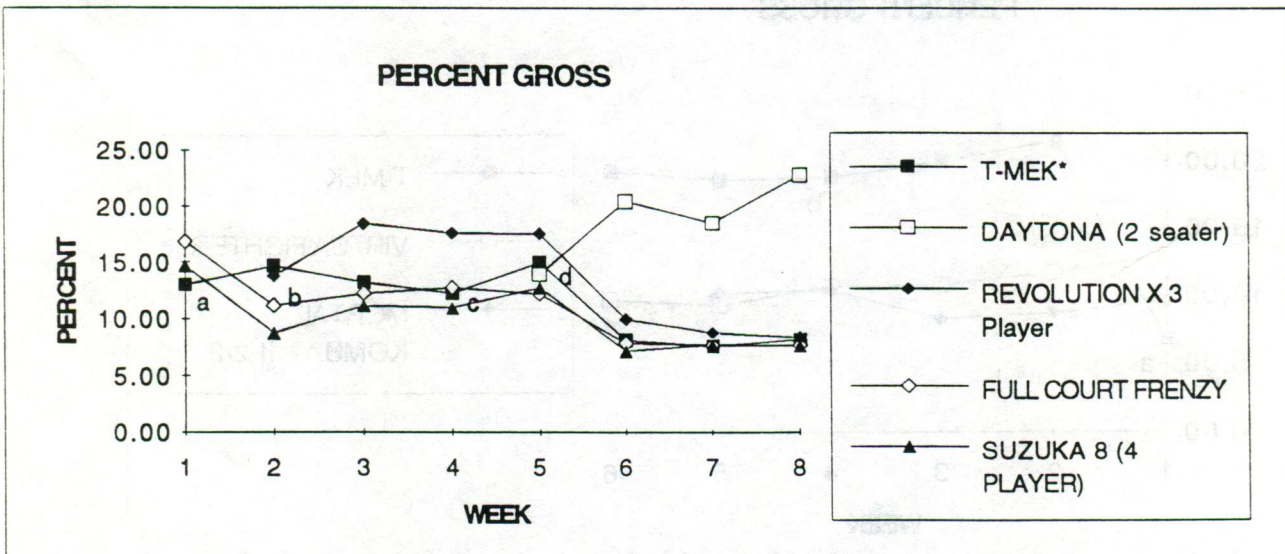

*3 coins to start, 3 to continue

c-1 side down for 2 days with joystick failure

**\$1 per play

d-2.5 days

a-3.5 days

b-5 days

Location: Vista Ridge Mall

Location Profile: Mall theater arcade with over 25 pieces.

a-2.5 week days

b-coinage setting incorrect 1 day, multiple credits were given per coin.

GAME: PRIMAL RAGE SHOWCASE 33

Location: Milpitas Golfland

Location Profile: Large arcade and mini golf center.

Rank This Week: 1