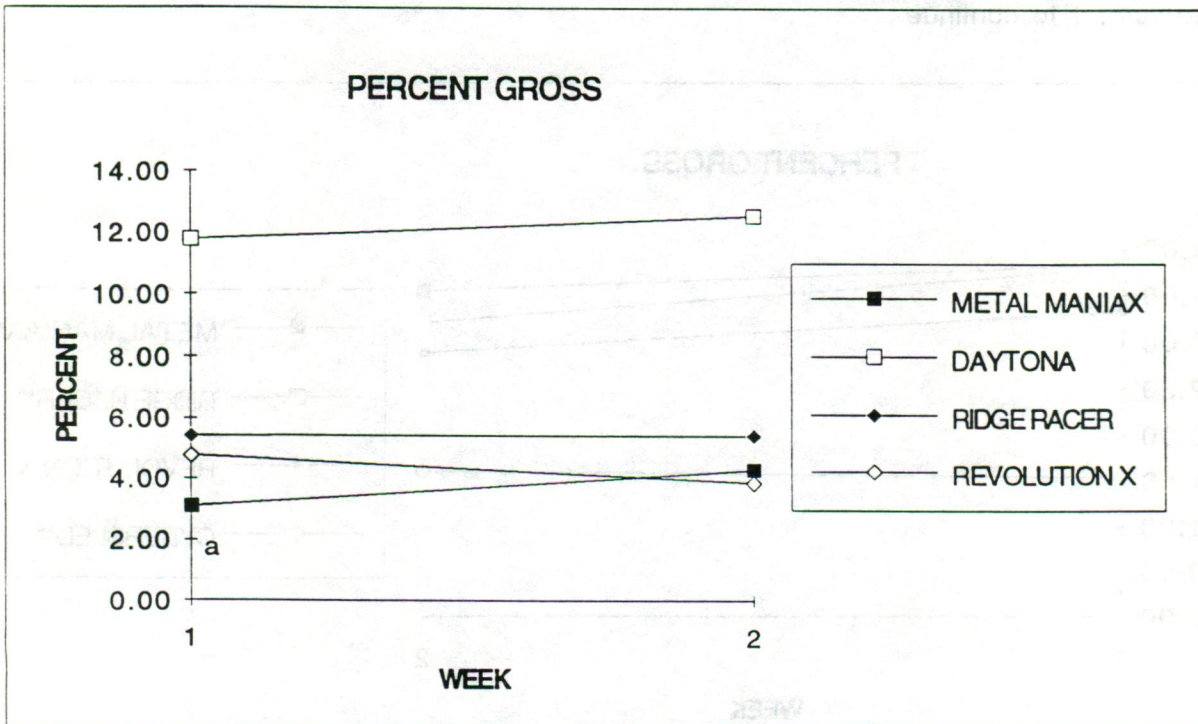

*2 coins to start, 1 to continue

a-4.5 days

**2 coins to start, 2 to continue

b-down 1.5 days with loose connector

***3 coins to start, 2 to continue

****3 coins

Location: Playland Arcade, Pleasant Hill

Note: All games below are set on 2 coins to start, 1 to continue, except where noted.

Location Profile: Large arcade which has just undergone major remodeling. It has been closed for 3 months and just re-opened on July 1.

Comments: Metal Maniax is the #1 game after 2 weeks. It is close to 35% in play with 60% continuation. This game was faced in a poor direction making it very difficult to get in on one side. It was relocated on 7-18 next to a newly installed Daytona.